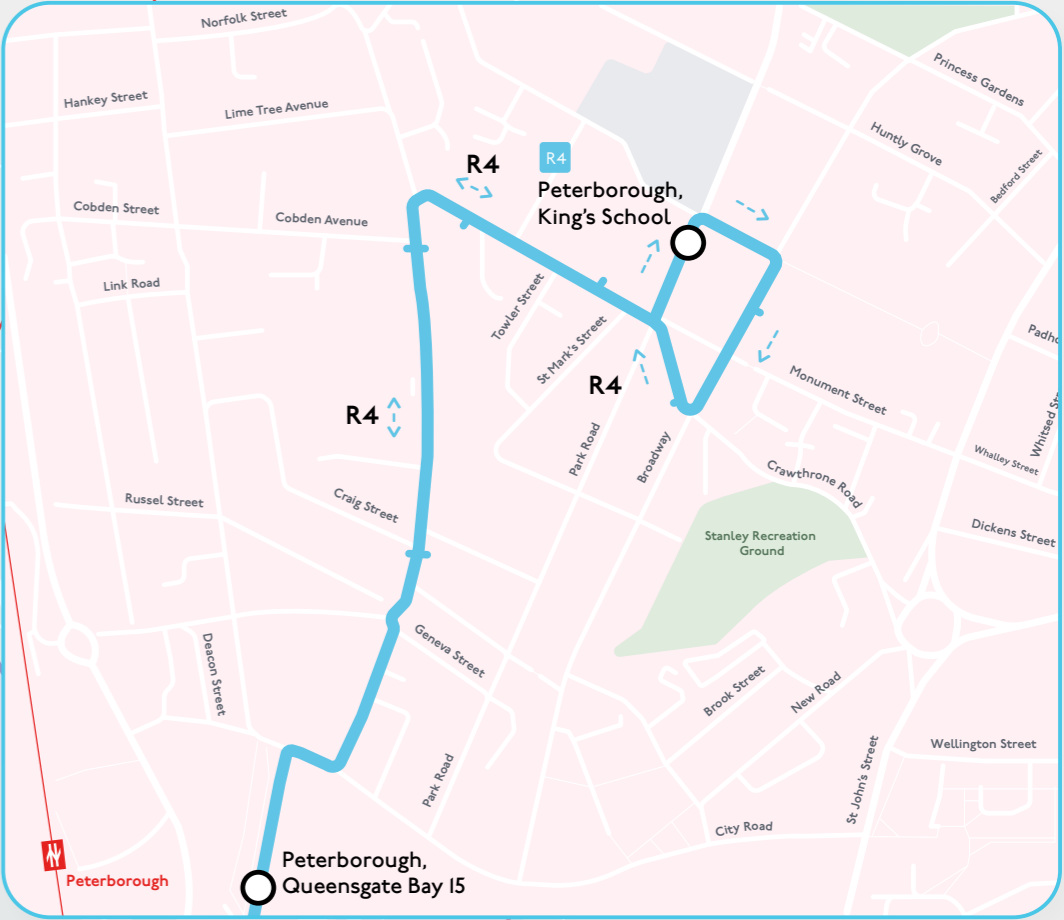

R4 ROUTE MAP

Valid from Monday 17th July 2023

Fare Zones:

RUTLAND EAST

PETERBOROUGH WEST

PETERBOROUGH CITY

- R4
- Timing Point Stop
- R4 Route Terminus
- N National Rail Line / Station