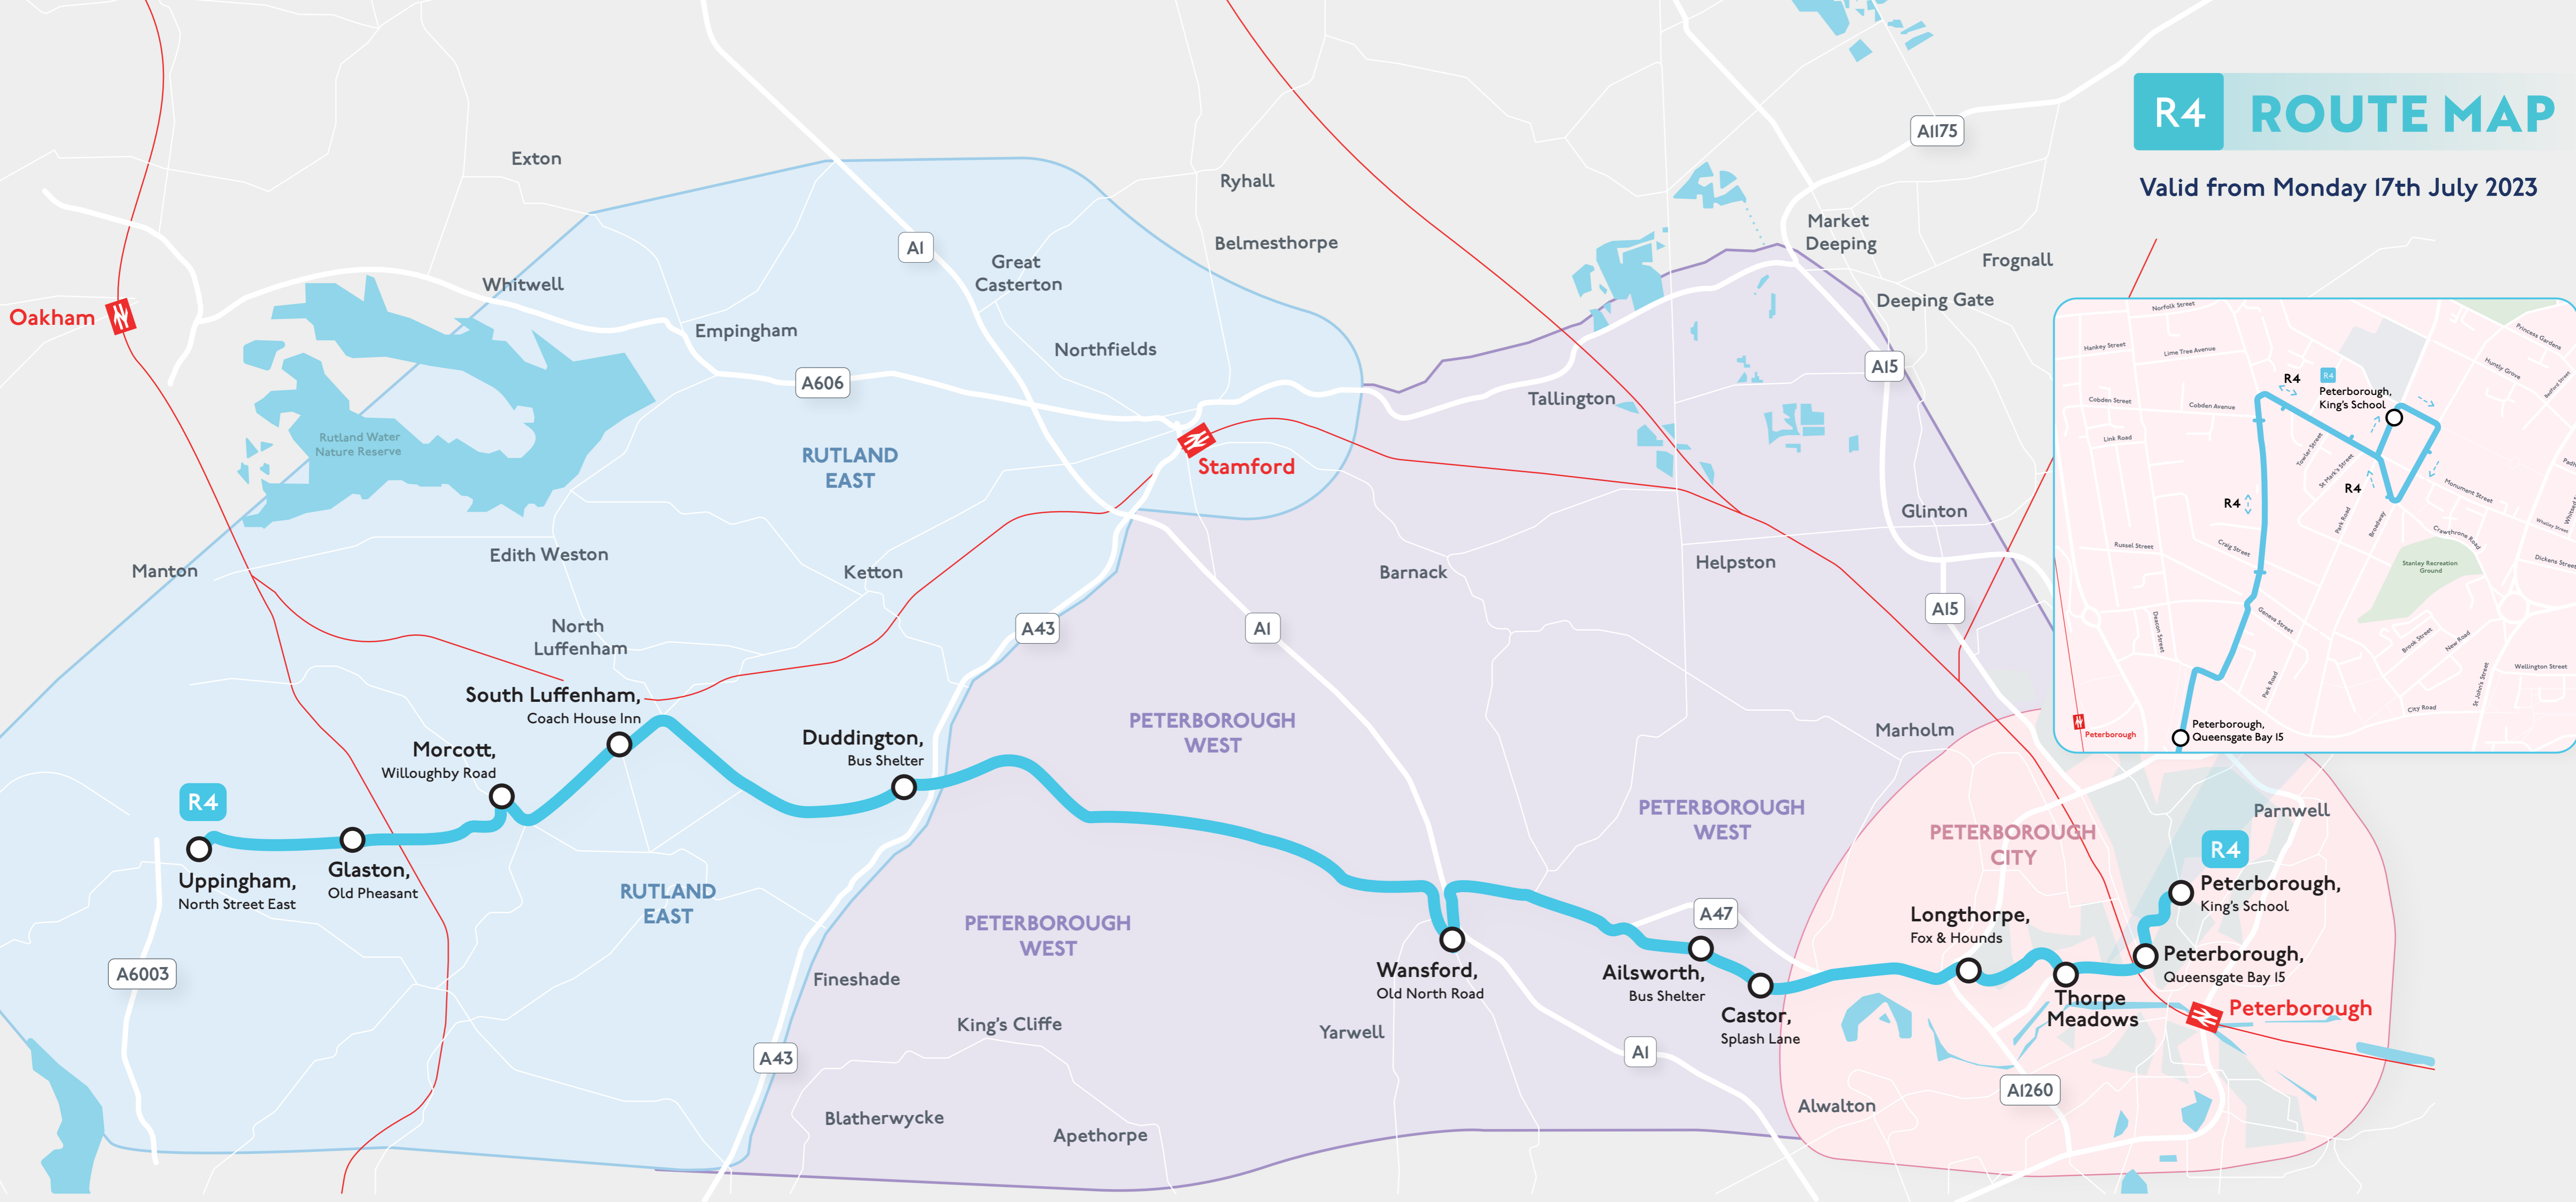

R4 ROUTE MAP

Valid from Monday 17th July 2023

Fare Zones:

RUTLAND EAST

PETERBOROUGH WEST

PETERBOROUGH CITY

- R4
- Timing Point Stop
- R4 Route Terminus
- N National Rail Line / Station